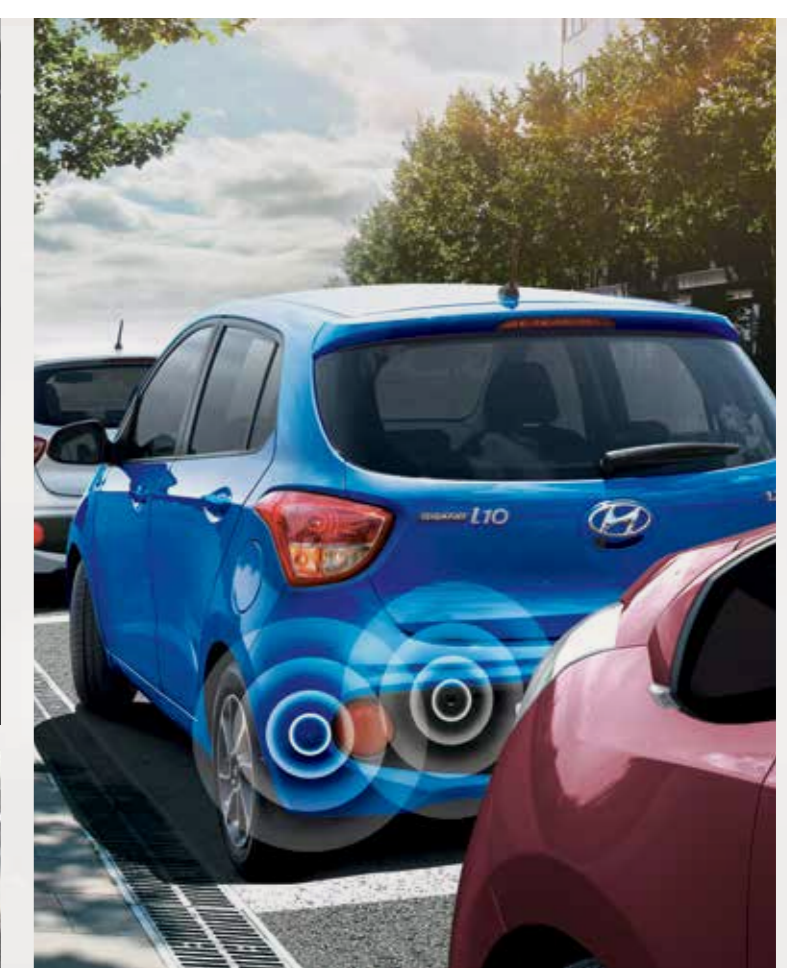

# FEEL FREEDOM

The Hyundai Grand i10 breaks away from everything you thought you knew about a compact hatch. This fresh and dynamic model puts a modern twist on a zippy car with its clean look and sleek design. While it still lives up to Hyundai's continuous commitment to evolve a car that fits an urban lifestyle, the Grand i10 is the perfect ride for experiencing real freedom.