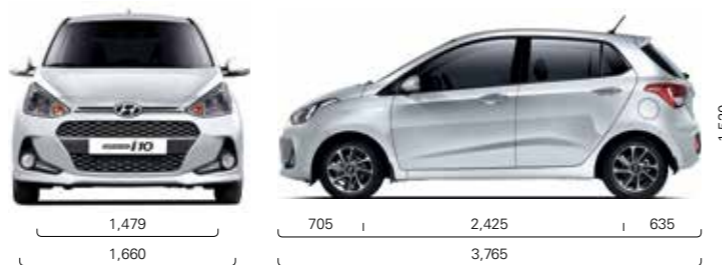

Disclaimer: Please note that some of the images contained in this brochure may not be available in South Africa as these images are sourced from Hyundai Motor Corporation global marketing channel and are for marketing purposes only. For exact models, specifications and colours, please consult your Hyundai dealer. Some of the equipment illustrated or described in this catalogue may not be supplied as standard equipment and may be available at extra cost. Hyundai Motor Corporation reserves the right to change specifications and equipment without prior notice. The colour palette shown may vary slightly from the actual colours due to the limitations of the printing process. Please consult your dealer for full information and availability on colour and trims. Fuel consumption* figures quoted are obtained under specific test conditions, they may not be achieved under 'real world' driving conditions. However, the figures serve as a means of comparing models of a similar type.

GRAND i10